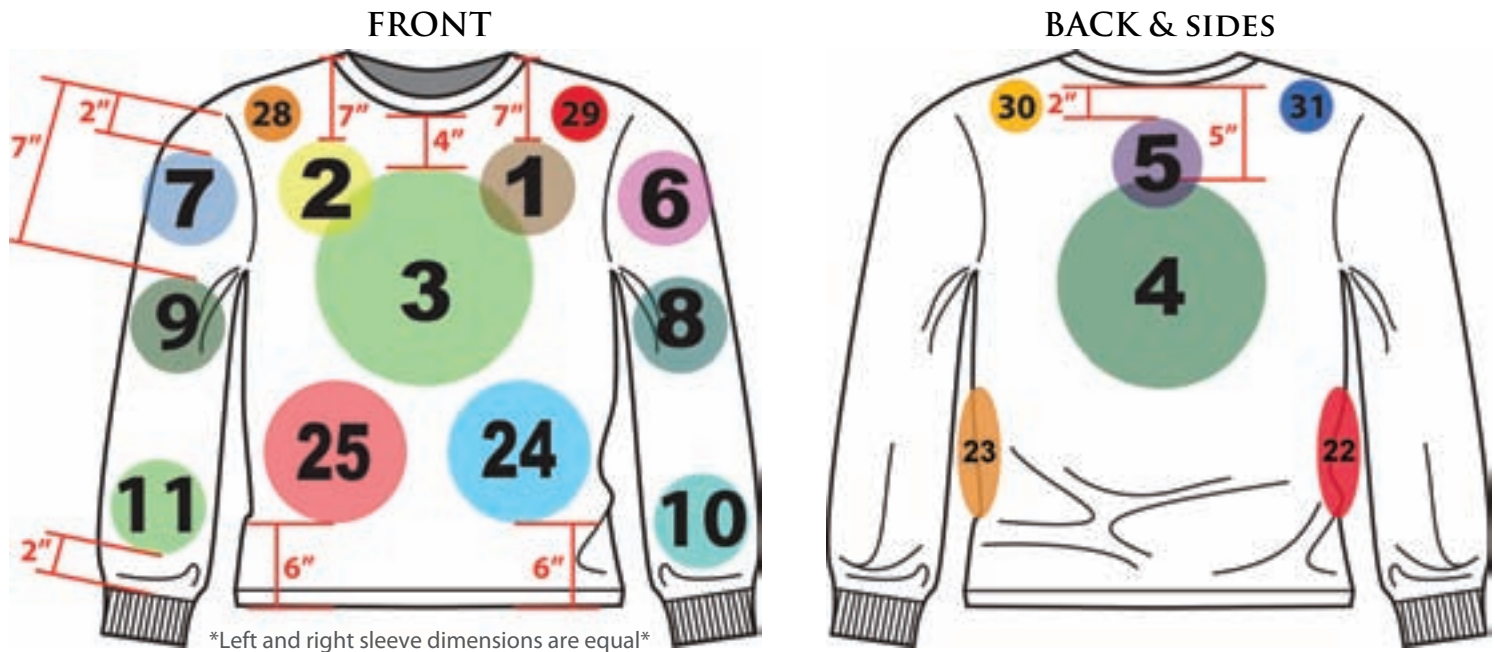

# DECORATION LOCATIONS

## LOCATION DESCRIPTIONS

1. Left Chest
2. Right Chest
3. Center/Full Front
4. Center/ Full Back
5. Upper Back
6. Top Left Sleeve
7. Top Right Sleeve
8. Center/Full Left Sleeve
9. Center/Full Right Sleeve
10. Bottom Left Sleeve
11. Bottom Right Sleeve
12. Right Side (3" x 10")
13. Left Side (3" x 10")
14. Bottom Left Corner
15. Bottom Right Corner
16. Right Shoulder
17. Left Shoulder
18. Back Left Shoulder
19. Back Right Shoulder

## DIMENSIONS PER LOCATION

### MEN & WOMEN LIGHTS

- Full Front/Back - 12" x 14"
- Left Chest - 4" x 4"
- Left/Right Sleeves - 3" x 3"
- Long Sleeves - 3" x 12"
- Small Corners or Shoulders - 6" x 6"